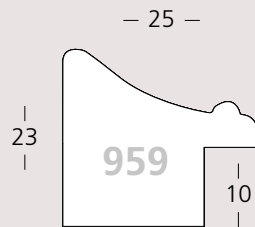

Opera extension

Original hand gilded classic collection
waxed & polished by hand.

Opera extension

959/: 2pz
961/: 4pz

1:1

Available **colours** ►

/144 Nero Oro

/150 Avorio Oro