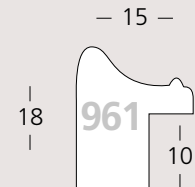

Opera extension

Original hand gilded classic collection
waxed & polished by hand.

Opera extension

959/: 2pz
961/: 4pz

1:1

Available **colours** ►

/144 Nero Oro

/150 Avorio Oro